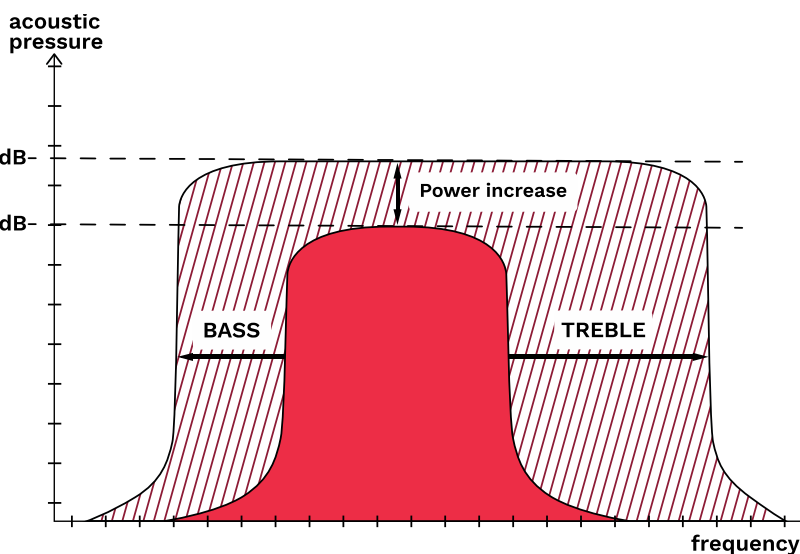

AMPLI BASE

BLUETOOTH AMPLIFIED CHARGING BASE FOR S510C

SMART 3-IN-ONE STATION

- **Answer/end a phone call at a press of a button** on the base
  - No need to pick-up the phone and touch the screen
- **Amplified high quality sound:**
  - 2 times louder than the Smartphone handsfree level
  - Better bass and treble reproduction
- Enjoy strongly **amplified handsfree audio or video call** in full duplex.
- Experience **high quality sound radio, music or video content**
- **Charging station :** easy to charge and locate the Smartphone. Will come in addition to the standard dock station included in S510C offers

AUTOMATIC BLUETOOTH CONNECTION/DISCONNECTION WHEN THE SMARTPHONE IS PLACED / REMOVED FROM THE BASE

- You can put the phone on the Ampli Base during a call. The sound will be automatically played through the base once the connection has been set up.
- Similarly, if you remove the phone from the cradle during a call, the sound will switch back to the phone.
- No interference while used with the S510 SOS Bluetooth bracelet

POWERFUL HIGH-FIDELITY SOUND

- **High Volume and fidelity sound :** amplified twice more than smartphone handsfree, better balance, greater depth of sound

+6dB = volume x2

= sound of the Amplibase

= sound of the S510

TECHNICAL SPECIFICATION

- USB cable: Type A to Micro-B, 1.8m
- USB Power Adapter (EU or UK): 5V/1A type A output
- Bluetooth Support: BT Version 5.0
- Bluetooth Profiles: A2DP/HFP/HSP
- Chipset: ANYKA AK1056D
- Speaker Sound Level: up to 88dBa at 50cm
- LED: 4 colors White/Blue/Red/Green
- Dual microphone
- No battery
- Working voltage: 5V
- Charging contacts: 2
- MAX output power (NTP): -4dBm
- Frequency range: 2.4 ~ 2.4835 GHz
- Dim: 110*90*60 mm
- Weight: 195g

COMMERCIAL REFERENCES

Ampli Base stand alone accessory :

Ampli Base with USB cord and **EU** power supply : **ATL1427684**

Ampli Base with USB cord and **UK** power supply : **ATL1427691**

Bundles S510C + AmpliBase:

CG1 : ATL1427943

CG3 : ATL1427950

UK : ATL1427967

Bundles S510C with Bracelet & Slipcase + AmpliBase :

CG1 : ATL1427974

CG3 : ATL1427981

UK : ATL1427998

PACKAGING and USER GUIDE

User guide: EN/FR/DE/NL/IT/ES/PT

Accessory white box - 125x93x77mm

Grouping carton accessory : 12 uc per carton
305x275x165mm

Bundle box : 305x210x110mm

Grouping carton bundles: 4uc per carton
415x315x250mm

BOX CONTENT